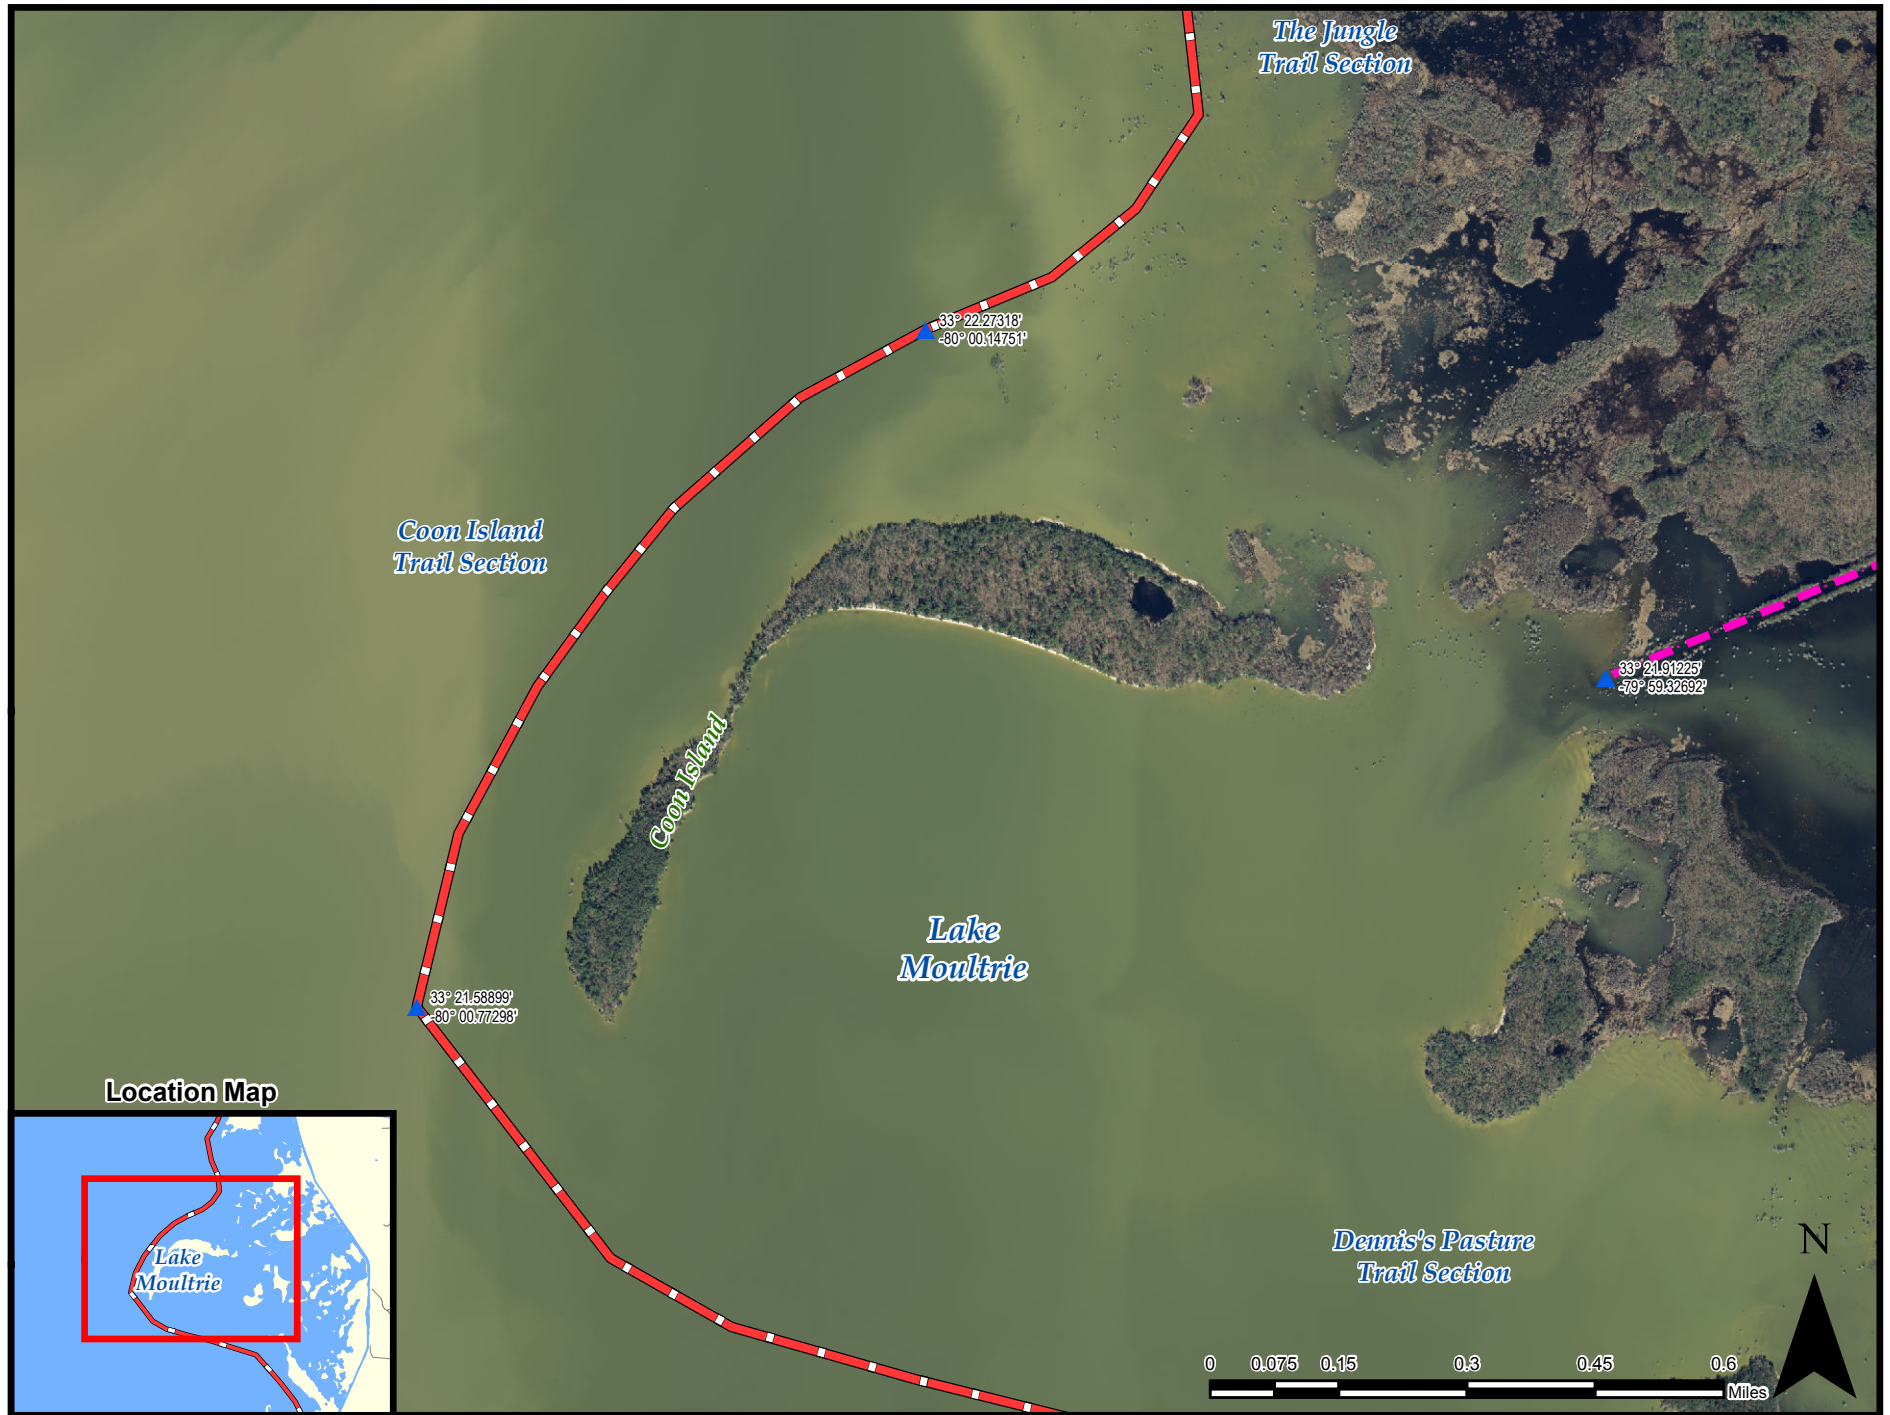

East Moultrie Trail-Coon Island Section

*Coon Island
Trail Section*

*The Jungle
Trail Section*

*Lake
Moultrie*

Coon Island

Location Map

*Lake
Moultrie*

*Dennis's Pasture
Trail Section*

0 0.075 0.15 0.3 0.45 0.6
Miles

N